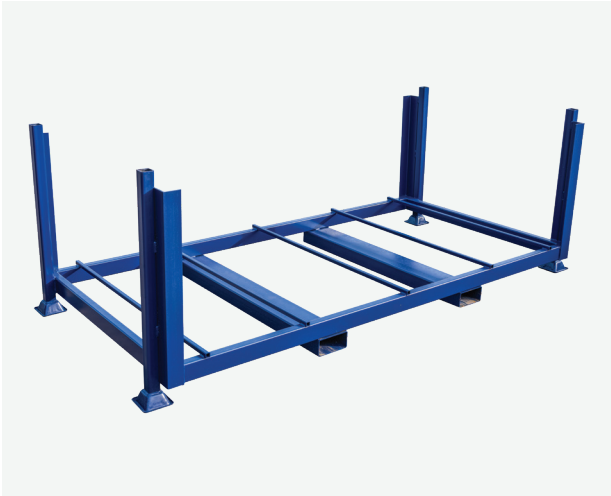

Stillage

Stillages are fabricated for both storing and transporting, a valued heavy-duty storage solution. Sized 2450mm x 1230mm x 900mm in height. Made from steel to hold a maximum weight load of 1400kg (WLL), they complement fabricated footing to allow for stacking and fixed posting. Recommended to stack no higher than three, the stackable model allows for efficient, safe and tidy storage. Stillages are typically in correlation with our ground protection range or holding the equivalent of up to two pallet spaces. Stillages are blue and require forklift access to be able to reposition, transport and offload. Steel fabrication offers durability and the ability to withstand harsh weathering environments

Suitable for indoor and outdoor use

For more information about this product or, to place an order [click here](#)

Code	Metric	Imperial	Weight	Colour
GPS4896BU	1257mm x 2572mm	4' x 8'	140kg	Blue

Please note, all Imperial sizes have either been rounded up or down to the nearest whole number

Stillage

Technical Specification

Dry area: Yes

Wet area: Yes

Environment: Suitable for indoor and outdoor use

Forklifts: Yes

Product testing:

- ◆ This product has been held to a report of thorough examination of lifting equipment. The report complies with the requirements of the Lifting Operations and Lifting Equipment Regulations 1998
None reported details of any defect which is or may become a danger to persons
- ◆ Load Rating: WILL 1400kg