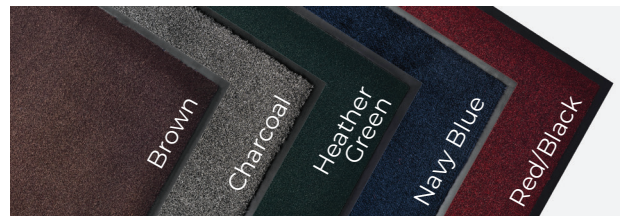

Plushway

Plushway is a hardwearing all purpose mat perfect for moderate to high traffic areas. Made using durable polypropylene fibres that are heat bonded to a heavy duty vinyl base, Plushway is great for trapping and removing soil and dirt as well as providing good moisture control. The Plushway has also been designed to offer protection to floor surfaces, as well as helping prevent slips, trips and falls. Available in a range of sizes and colours to suit your individual requirements.

Suitable for indoor use

For more information about this product or, to place an order [click here](#)

Code	Metric	Imperial	Thickness	Weight	Colour
PM2436BR	60cm x 90cm	2' x 3'	9mm	1.9kg	Brown
PM2436CH	60cm x 90cm	2' x 3'	9mm	1.9kg	Charcoal
PM2436GN	60cm x 90cm	2' x 3'	9mm	1.9kg	Heather Green
PM2436BU	60cm x 90cm	2' x 3'	9mm	1.9kg	Navy Blue
PM2436RD	60cm x 90cm	2' x 3'	9mm	1.9kg	Red/Black
PM3648BR	90cm x 120cm	3' x 4'	9mm	3.8kg	Brown
PM3648CH	90cm x 120cm	3' x 4'	9mm	3.8kg	Charcoal
PM3648GN	90cm x 120cm	3' x 4'	9mm	3.8kg	Heather Green