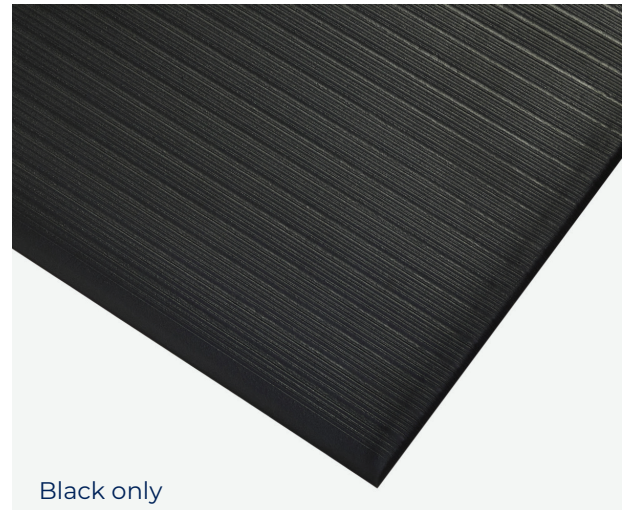

# Kumfi Rib

Kumfi Rib is a light duty anti-fatigue mat designed for use in a wide variety of dry environments. The mat is manufactured from 9.4mm thick closed-cell vinyl foam and comes with a ribbed surface for added traction and grip. The cushioned effect also offers fantastic leg and back comfort whilst providing a barrier to cold floors. With bevel edges to all sides, the Kumfi Rib is available in a range of widths that can be cut to size for the perfect fit.

Black only

Suitable for indoor use

For more information about this product or, to place an order [click here](#)

Code	Metric	Imperial	Thickness	Weight	Type	Colour
KR2436BL	60cm x 90cm	2' x 3'	9.4mm	1.8kg	Mat	Black
KR3660BL	90cm x 150cm	3' x 5'	9.4mm	4.5kg	Mat	Black
KR310BL	90cm x 300cm	3' x 10'	9.4mm	8.7kg	Mat	Black
KR4872BL	120cm x 180cm	4' x 6'	9.4mm	6.9kg	Mat	Black
KR260BL	60cm x 18.3m	2' x 60'	9.4mm	35kg	Roll	Black
KR360BL	90cm x 18.3m	3' x 60'	9.4mm	53kg	Roll	Black