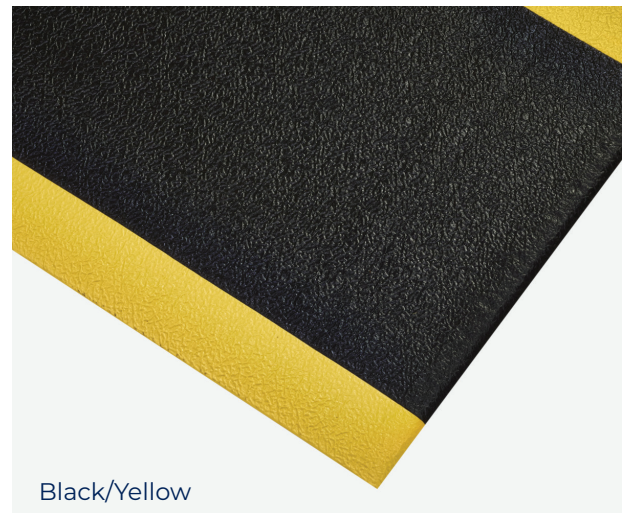

# Kumfi Pebble

Kumfi Pebble is a light duty anti-fatigue mat designed for use in a wide variety of dry environments. The mat is manufactured from 9.4mm thick closed-cell vinyl foam, and features a pebble effect surface for added traction and grip. With bevel edges to all sides, the Kumfi Pebble is available in a range of widths that can be cut to size for the perfect fit.

## Features

- ◆ **Typical applications:** Ideal for manufacturing plants, assembly lines, picking and packing workstations, logistics warehouses, industrial and laboratory environments and service counters. Kumfi Pebble is also perfect for kennels, livery enclosures and animal grooming areas where added comfort and floor protection is needed.
- ◆ **Material:** Microcellular vinyl.
- ◆ **Cleaning:** Wash with cold water and a mild detergent. The use of harsh detergents is not recommended.
- ◆ **Sustainability:** REACH compliant.
- ◆ **Warranty:** Lifetime.

Suitable for indoor use

For more information about this product or, to place an order [click here](#)

Code	Metric	Imperial	Thickness	Weight	Type	Colour
KP2436BL	60cm x 90cm	2' x 3'	9.4mm	1.8kg	Mat	Black
KP2436BY	60cm x 90cm	2' x 3'	9.4mm	1.8kg	Mat	Black/Yellow
KP3660BL	90cm x 150cm	3' x 5'	9.4mm	4.5kg	Mat	Black
KP3660BY	90cm x 150cm	3' x 5'	9.4mm	4.5kg	Mat	Black/Yellow
KP310BL	90cm x 300cm	3' x 10'	9.4mm	8.7kg	Mat	Black
KP310BY	90cm x 300cm	3' x 10'	9.4mm	8.7kg	Mat	Black/Yellow
KP4872BL	120cm x 180cm	4' x 6'	9.4mm	6.9kg	Mat	Black
KP4872BY	120cm x 180cm	4' x 6'	9.4mm	6.9kg	Mat	Black/Yellow