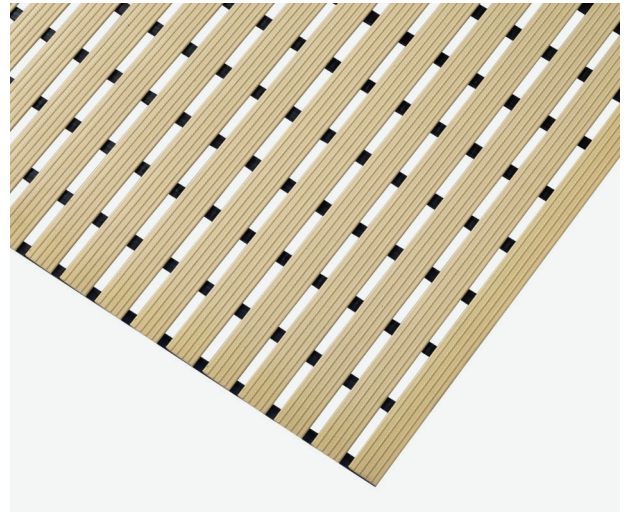

Interflex Style

Interflex Style is a strong, impact resistant, flexible duckboard mat with a unique cross-ribbed design for barefoot hygiene, comfort and stability. Constructed from the highest-grade unplasticized PVC, the design allows water to drain on all sides, whilst the mats deadweight ensures they rest firmly on the floor. Interflex Style has been designed with the sole focus of preventing slips to ensure pools, baths and saunas can be enjoyed safely.

Suitable for indoor and outdoor use

For more information about this product or, to place an order [click here](#)

Code	Metric	Imperial	Thickness	Weight	Type	Colour
IS2433BE	60cm x 10m	2' x 33'	12mm	35kg	Roll	Beige
IS2433BU	60cm x 10m	2' x 33'	12mm	35kg	Roll	Blue
IS2433GY	60cm x 10m	2' x 33'	12mm	35kg	Roll	Grey
IS2433WH	60cm x 10m	2' x 33'	12mm	35kg	Roll	White
IS3233BE	80cm x 10m	3' x 33'	12mm	47kg	Roll	Beige
IS3233BU	80cm x 10m	3' x 33'	12mm	47kg	Roll	Blue
IS3233GY	80cm x 10m	3' x 33'	12mm	47kg	Roll	Grey
IS3233WH	80cm x 10m	3' x 33'	12mm	47kg	Roll	White