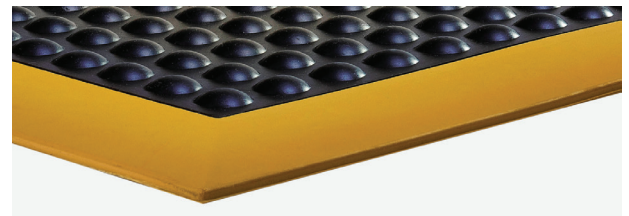

Ergotred

Ergotred is a versatile anti-fatigue loose lay mat which is manufactured from heavy duty flexible rubber known for its 5-star comfort rating. The domed air cushioned pockets across the surface have been designed to provide optimal worker comfort and improve circulation. The bevelled yellow edges and suction cup backing enhance the anti-slip properties, making it an ideal mat for heavy duty dry industrial and manufacturing environments and many more applications.

Features

- ◆ **Typical applications:** In addition to industrial and manufacturing environments, Ergotred is perfect for storage facilities, workshops, warehouses, security guard rooms, commercial offices, kennels, livery enclosures and dog grooming areas due to its durability.
- ◆ **Material:** Natural rubber.
- ◆ **Cleaning:** Use a vacuum cleaner, hose down, or wash with mild detergents. The use of harsh detergents is not recommended.
- ◆ **Sustainability:** Recyclable material. REACH compliant.
- ◆ **Warranty:** Lifetime.

Suitable for indoor use

For more information about this product or, to place an order [click here](#)

| Code | Metric | Imperial | Thickness | Weight | Colour |
|--------|--------------|----------|-----------|--------|--------------|
| ER2436 | 60cm x 90cm | 2' x 3' | 14.5mm | 3.7kg | Black/Yellow |
| ER3648 | 90cm x 120cm | 3' x 4' | 14.5mm | 10.4kg | Black/Yellow |

Please note, the thickness can be +/- 0.5mm
Please note, all Imperial sizes have either been rounded up or down to the nearest whole number

Our delivery promise

We guarantee your order will be shipped on time, every time.
That's the Blue Diamond difference.