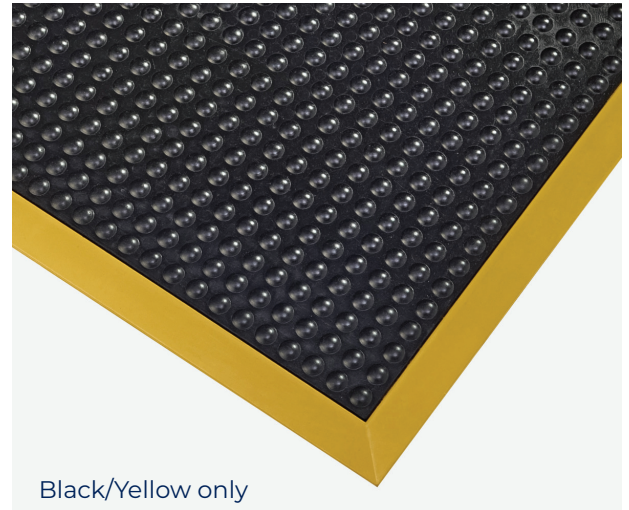

Ergotred

Ergotred is a versatile anti-fatigue loose lay mat which is manufactured from heavy duty flexible rubber known for its 5-star comfort rating. The domed air cushioned pockets across the surface have been designed to provide optimal worker comfort and improve circulation. The bevelled yellow edges and suction cup backing enhance the anti-slip properties, making it an ideal mat for heavy duty dry industrial and manufacturing environments and many more applications.

Features

- ◆ **Typical applications:** In addition to industrial and manufacturing environments, Ergotred is perfect for storage facilities, workshops, warehouses, security guard rooms, commercial offices, kennels, livery enclosures and dog grooming areas due to its durability.
- ◆ **Material:** Natural rubber.
- ◆ **Cleaning:** Use a vacuum cleaner, hose down, or wash with mild detergents. The use of harsh detergents is not recommended.
- ◆ **Sustainability:** Recyclable material. REACH compliant.
- ◆ **Warranty:** Lifetime.

Suitable for indoor use

For more information about this product or, to place an order [click here](#)

| Code | Metric | Imperial | Thickness | Weight | Colour |
|--------|--------------|----------|-----------|--------|--------------|
| ER2436 | 60cm x 90cm | 2' x 3' | 14.5mm | 3.7kg | Black/Yellow |
| ER3648 | 90cm x 120cm | 3' x 4' | 14.5mm | 10.4kg | Black/Yellow |