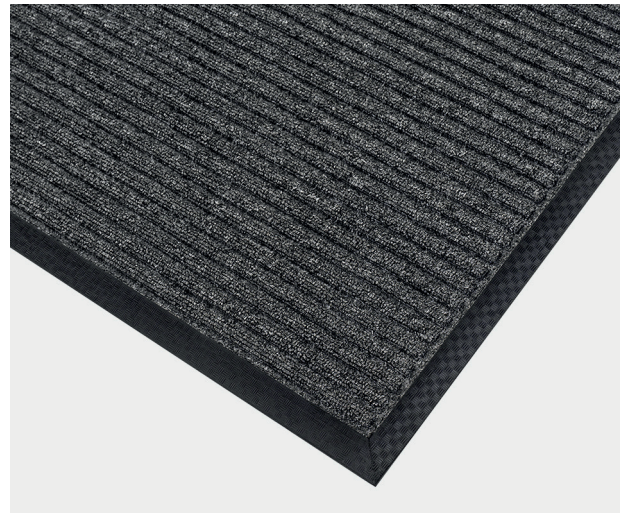

Brushway

Brushway is a unique ridged-designed mat for use in medium to heavy traffic areas. The mat incorporates a specially considered high/low rib design, enabling effective brushing and wiping action. The rubber backing also provides excellent slip protection.

Features

- ◆ **Typical applications:** Excellent for schools, offices, commercial establishments, retail and industrial entrances.
- ◆ **Material:** Polypropylene pile on rubber backing.
- ◆ **Cleaning:** Wash with cold water, use a vacuum cleaner, or a pressure pump to remove dirt. The use of harsh detergents is not recommended.
- ◆ **Sustainability:** Nature friendly, biodegradable and recyclable. REACH compliant. Contributes to a cleaner environment by reducing the need to use cleaning chemicals.
- ◆ **Warranty:** Lifetime.

Suitable for indoor use

For more information about this product or, to place an order [click here](#)

Code	Metric	Imperial	Thickness	Weight	Colour
BM2436BU	60cm x 90cm	2' x 3'	9mm	2.1kg	Blue
BM2436BR	60cm x 90cm	2' x 3'	9mm	2.1kg	Brown
BM2436CH	60cm x 90cm	2' x 3'	9mm	2.1kg	Charcoal
BM2436GN	60cm x 90cm	2' x 3'	9mm	2.1kg	Green
BM2436RD	60cm x 90cm	2' x 3'	9mm	2.1kg	Red
BM3648BU	90cm x 120cm	3' x 4'	9mm	3.4kg	Blue
BM3648BR	90cm x 120cm	3' x 4'	9mm	3.4kg	Brown
BM3648CH	90cm x 120cm	3' x 4'	9mm	3.4kg	Charcoal