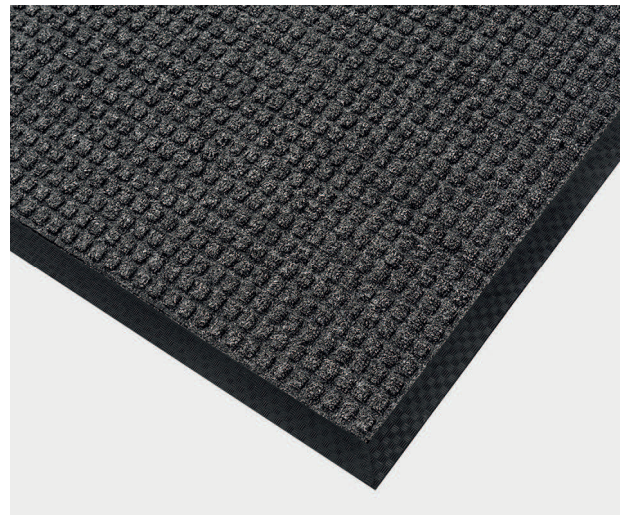

Aquasorb

Aquasorb is intended for use in medium to heavy traffic areas, with the raised crush resistant waffle design providing an aggressive scraping and cleaning action. The rubber perimeter traps dirt and moisture for superb soil and moisture control, making it ideal for use in entranceways and lobbies with regular foot traffic.

Features

- ◆ **Typical applications:** An all-round high-performance mat, ideal for entrances in schools, universities, public buildings, sports facilities, shopping malls, offices and on construction sites.
- ◆ **Material:** Decalon fibres bonded to a tough rubber base.
- ◆ **Cleaning:** Wash with cold water, use a vacuum cleaner, or a pressure pump to remove dirt. The use of harsh detergents is not recommended.
- ◆ **Sustainability:** Nature friendly, biodegradable and recyclable. REACH compliant. Contributes to a cleaner environment by reducing the need to use cleaning chemicals.
- ◆ **Warranty:** Lifetime.

Suitable for indoor use

For more information about this product or, to place an order [click here](#)

Code	Metric	Imperial	Thickness	Weight	Colour
AM2436BU	60cm x 90cm	2' x 3'	9mm	2.6kg	Blue
AM2436BR	60cm x 90cm	2' x 3'	9mm	2.6kg	Brown
AM2436CH	60cm x 90cm	2' x 3'	9mm	2.6kg	Charcoal
AM2436RD	60cm x 90cm	2' x 3'	9mm	2.6kg	Red
AM3248BU	80cm x 120cm	3' x 4'	9mm	4.3kg	Blue
AM3248BR	80cm x 120cm	3' x 4'	9mm	4.3kg	Brown
AM3248CH	80cm x 120cm	3' x 4'	9mm	4.3kg	Charcoal
AM3248RD	80cm x 120cm	3' x 4'	9mm	4.3kg	Red