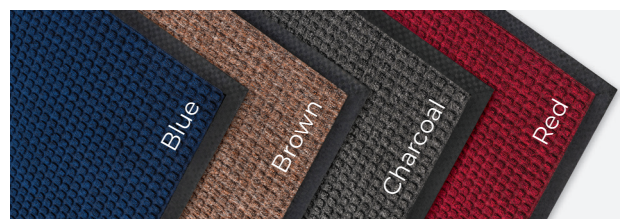

Aquasorb

Aquasorb is intended for use in medium to heavy traffic areas, with the raised crush resistant waffle design providing an aggressive scraping and cleaning action. The rubber perimeter traps dirt and moisture for superb soil and moisture control, making it ideal for use in entranceways and lobbies with regular foot traffic.

Features

- ◆ **Typical applications:** An all-round high-performance mat, ideal for entrances in schools, universities, public buildings, sports facilities, shopping malls, offices and on construction sites.
- ◆ **Material:** Decalon fibres bonded to a tough rubber base.
- ◆ **Cleaning:** Wash with cold water, use a vacuum cleaner, or a pressure pump to remove dirt. The use of harsh detergents is not recommended.
- ◆ **Sustainability:** Nature friendly, biodegradable and recyclable. REACH compliant. Contributes to a cleaner environment by reducing the need to use cleaning chemicals.
- ◆ **Warranty:** Lifetime.

Suitable for indoor use

For more information about this product or, to place an order [click here](#)

Code	Metric	Imperial	Thickness	Weight	Colour
AM2436BU	60cm x 90cm	2' x 3'	9mm	2.6kg	Blue
AM2436BR	60cm x 90cm	2' x 3'	9mm	2.6kg	Brown
AM2436CH	60cm x 90cm	2' x 3'	9mm	2.6kg	Charcoal
AM2436RD	60cm x 90cm	2' x 3'	9mm	2.6kg	Red
AM3248BU	80cm x 120cm	3' x 4'	9mm	4.3kg	Blue
AM3248BR	80cm x 120cm	3' x 4'	9mm	4.3kg	Brown
AM3248CH	80cm x 120cm	3' x 4'	9mm	4.3kg	Charcoal
AM3248RD	80cm x 120cm	3' x 4'	9mm	4.3kg	Red

Aquasorb

Code	Metric	Imperial	Thickness	Weight	Colour
AM3660BU	90cm x 150cm	3' x 5'	9mm	6kg	Blue
AM3660BR	90cm x 150cm	3' x 5'	9mm	6kg	Brown
AM3660CH	90cm x 150cm	3' x 5'	9mm	6kg	Charcoal
AM3660RD	90cm x 150cm	3' x 5'	9mm	6kg	Red
AM4872BU	120cm x 180cm	4' x 6'	9mm	10.5kg	Blue
AM4872BR	120cm x 180cm	4' x 6'	9mm	10.5kg	Brown
AM4872CH	120cm x 180cm	4' x 6'	9mm	10.5kg	Charcoal
AM4872RD	120cm x 180cm	4' x 6'	9mm	10.5kg	Red