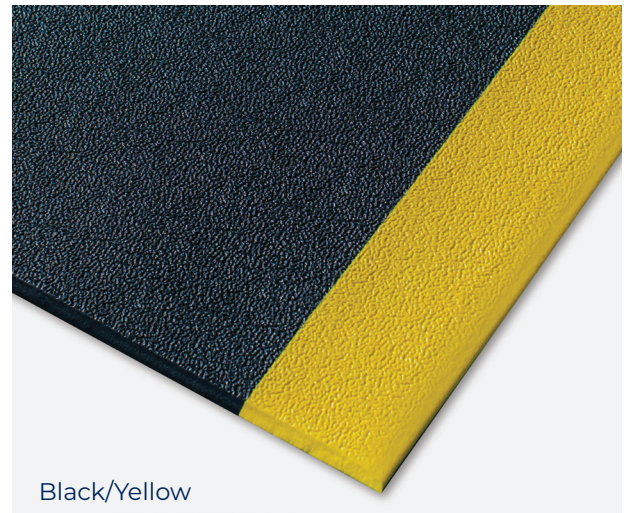

# Kumfi Pebble

Kumfi Pebble is a light duty anti-fatigue mat designed for use in a wide variety of dry environments. The mat is manufactured from 9.4mm thick closed-cell vinyl foam, and features a pebble effect surface for added traction and grip. With bevel edges to all sides, the Kumfi Pebble is available in a range of widths that can be cut to size for the perfect fit.

Suitable for indoor use

For more information about this product or, to place an order [click here](#)

Black/Yellow

Black

Code	Metric	Imperial	Thickness	Weight	Type	Colour
KP2436BL	60cm x 90cm	2' x 3'	9.4mm	1.8kg	Mat	Black
KP2436BY	60cm x 90cm	2' x 3'	9.4mm	1.8kg	Mat	Black/Yellow
KP3660BL	90cm x 150cm	3' x 5'	9.4mm	4.5kg	Mat	Black
KP3660BY	90cm x 150cm	3' x 5'	9.4mm	4.5kg	Mat	Black/Yellow
KP310BL	90cm x 300cm	3' x 10'	9.4mm	8.7kg	Mat	Black
KP310BY	90cm x 300cm	3' x 10'	9.4mm	8.7kg	Mat	Black/Yellow
KP4872BL	120cm x 180cm	4' x 6'	9.4mm	6.9kg	Mat	Black
KP4872BY	120cm x 180cm	4' x 6'	9.4mm	6.9kg	Mat	Black/Yellow