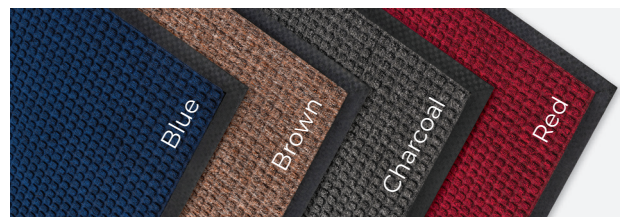

Aquasorb

Aquasorb is intended for use in medium to heavy traffic areas, with the raised crush resistant waffle design providing an aggressive scraping and cleaning action. The rubber perimeter traps dirt and moisture for superb soil and moisture control, making it ideal for use in entranceways and lobbies with regular foot traffic.

Suitable for indoor use

For more information about this product or, to place an order [click here](#)

Code	Metric	Imperial	Thickness	Weight	Colour
AM2436BU	60cm x 90cm	2' x 3'	9mm	2.6kg	Blue
AM2436BR	60cm x 90cm	2' x 3'	9mm	2.6kg	Brown
AM2436CH	60cm x 90cm	2' x 3'	9mm	2.6kg	Charcoal
AM2436RD	60cm x 90cm	2' x 3'	9mm	2.6kg	Red
AM3248BU	80cm x 120cm	3' x 4'	9mm	4.3kg	Blue
AM3248BR	80cm x 120cm	3' x 4'	9mm	4.3kg	Brown
AM3248CH	80cm x 120cm	3' x 4'	9mm	4.3kg	Charcoal
AM3248RD	80cm x 120cm	3' x 4'	9mm	4.3kg	Red