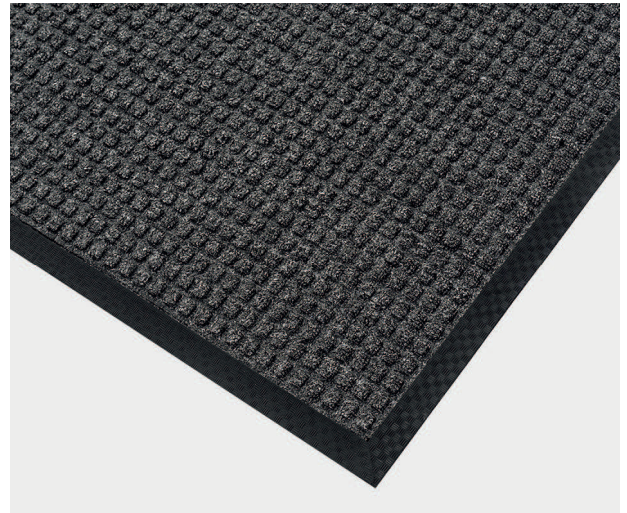

Aquasorb

Aquasorb is intended for use in medium to heavy traffic areas, with the raised crush resistant waffle design providing an aggressive scraping and cleaning action. The rubber perimeter traps dirt and moisture for superb soil and moisture control, making it ideal for use in entranceways and lobbies with regular foot traffic.

Features

- ◆ **Typical applications:** An all-round high-performance mat, ideal for entrances in schools, universities, public buildings, sports facilities, shopping malls, offices and on construction sites.
- ◆ **Material:** Decalon fibres bonded to a tough rubber base.
- ◆ **Cleaning:** Wash with cold water, use vacuum cleaner, or use a pressure pump to remove dirt.
- ◆ **Sustainability:** Nature friendly, biodegradable and recyclable. REACH compliant. Contributes to a cleaner environment by reducing the need to use cleaning chemicals.
- ◆ **Warranty:** Lifetime.

Suitable for indoor use

For more information about this product or, to place an order [click here](#)

Code	Metric	Imperial	Thickness	Weight	Colour
AM2436BU	60cm x 90cm	2' x 3'	9mm	2.6kg	Blue
AM2436BR	60cm x 90cm	2' x 3'	9mm	2.6kg	Brown
AM2436CH	60cm x 90cm	2' x 3'	9mm	2.6kg	Charcoal
AM2436RD	60cm x 90cm	2' x 3'	9mm	2.6kg	Red
AM3248BU	80cm x 120cm	3' x 4'	9mm	4.3kg	Blue
AM3248BR	80cm x 120cm	3' x 4'	9mm	4.3kg	Brown
AM3248CH	80cm x 120cm	3' x 4'	9mm	4.3kg	Charcoal
AM3248RD	80cm x 120cm	3' x 4'	9mm	4.3kg	Red